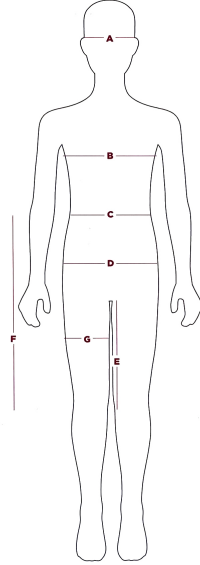

## D | HIP

Measure the circumference about 23cm/9in below the waistline. Stand with feet together.

## E | INSEAM

Measure from the crotch to the bottom of the leg (or desired length of hem), running vertically down the inside of the leg.

## F | OUTSEAM

Measure from waistline to the bottom of the leg (or desired length of hem), running vertically down the outside of the leg.

## G | THIGH

To measure the thigh circumference, place the tape around the fullest part of the thigh, below the crotch.